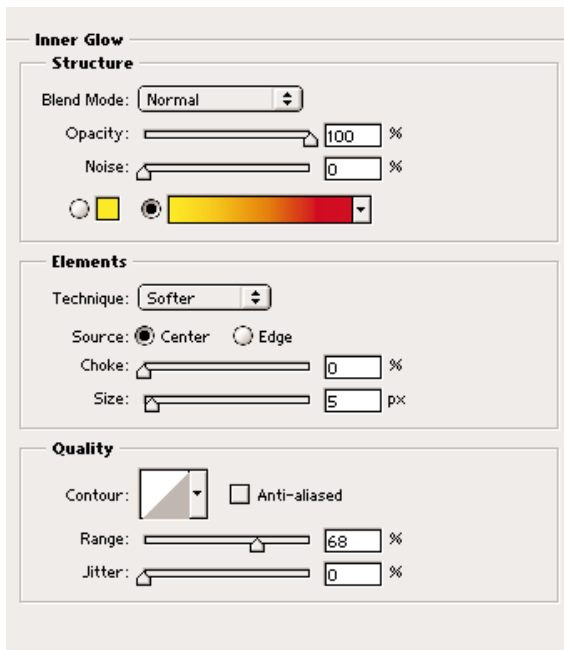

GDS 120 COMPUTER ART I
GIF Animation (Famous Dave's Banner Ad)

3. add layer style "inner glow" (color: foreground to background)

4. add layer style "outer glow" (color: orange)

4. add layer style "drop shadow" (color: yellow)