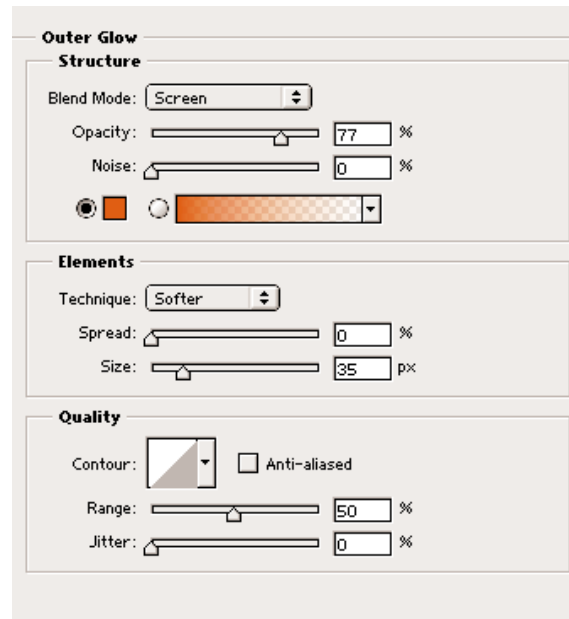

GDS 120 COMPUTER ART I
GIF Animation (Famous Dave's Banner Ad)

3. add layer style "inner glow" (color: foreground to background)

4. add layer style "outer glow" (color: orange)

4. add layer style "drop shadow" (color: yellow)