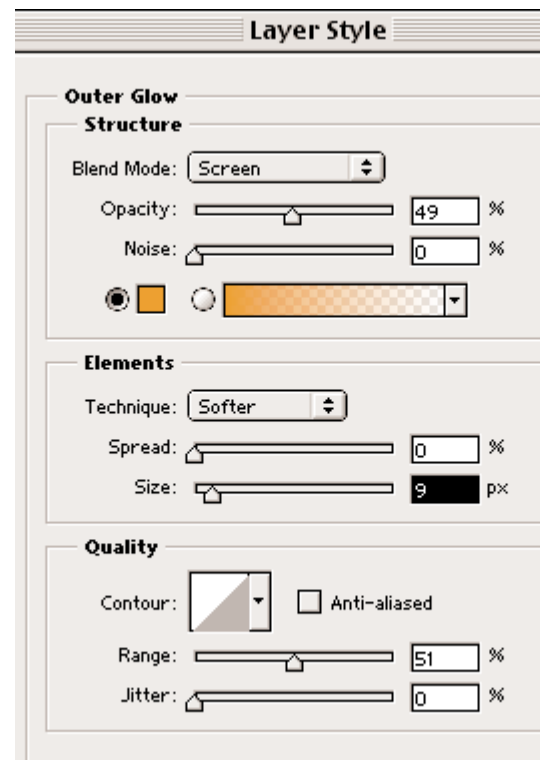

Graphic Design Exercises

Settings for making the neon effect

5. add layer style "inner glow"
(color: foreground to background)

6. add layer style "outer glow"
(color: orange)

7. add layer style "drop shadow"
(color: yellow)