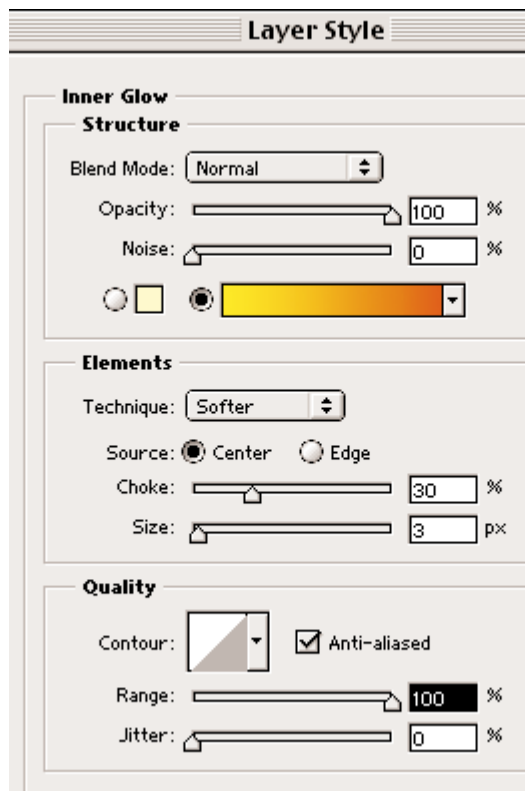

Graphic Design Exercises

Settings for making the neon effect

5. add layer style "inner glow"
(color: foreground to background)

6. add layer style "outer glow"
(color: orange)

7. add layer style "drop shadow"
(color: yellow)